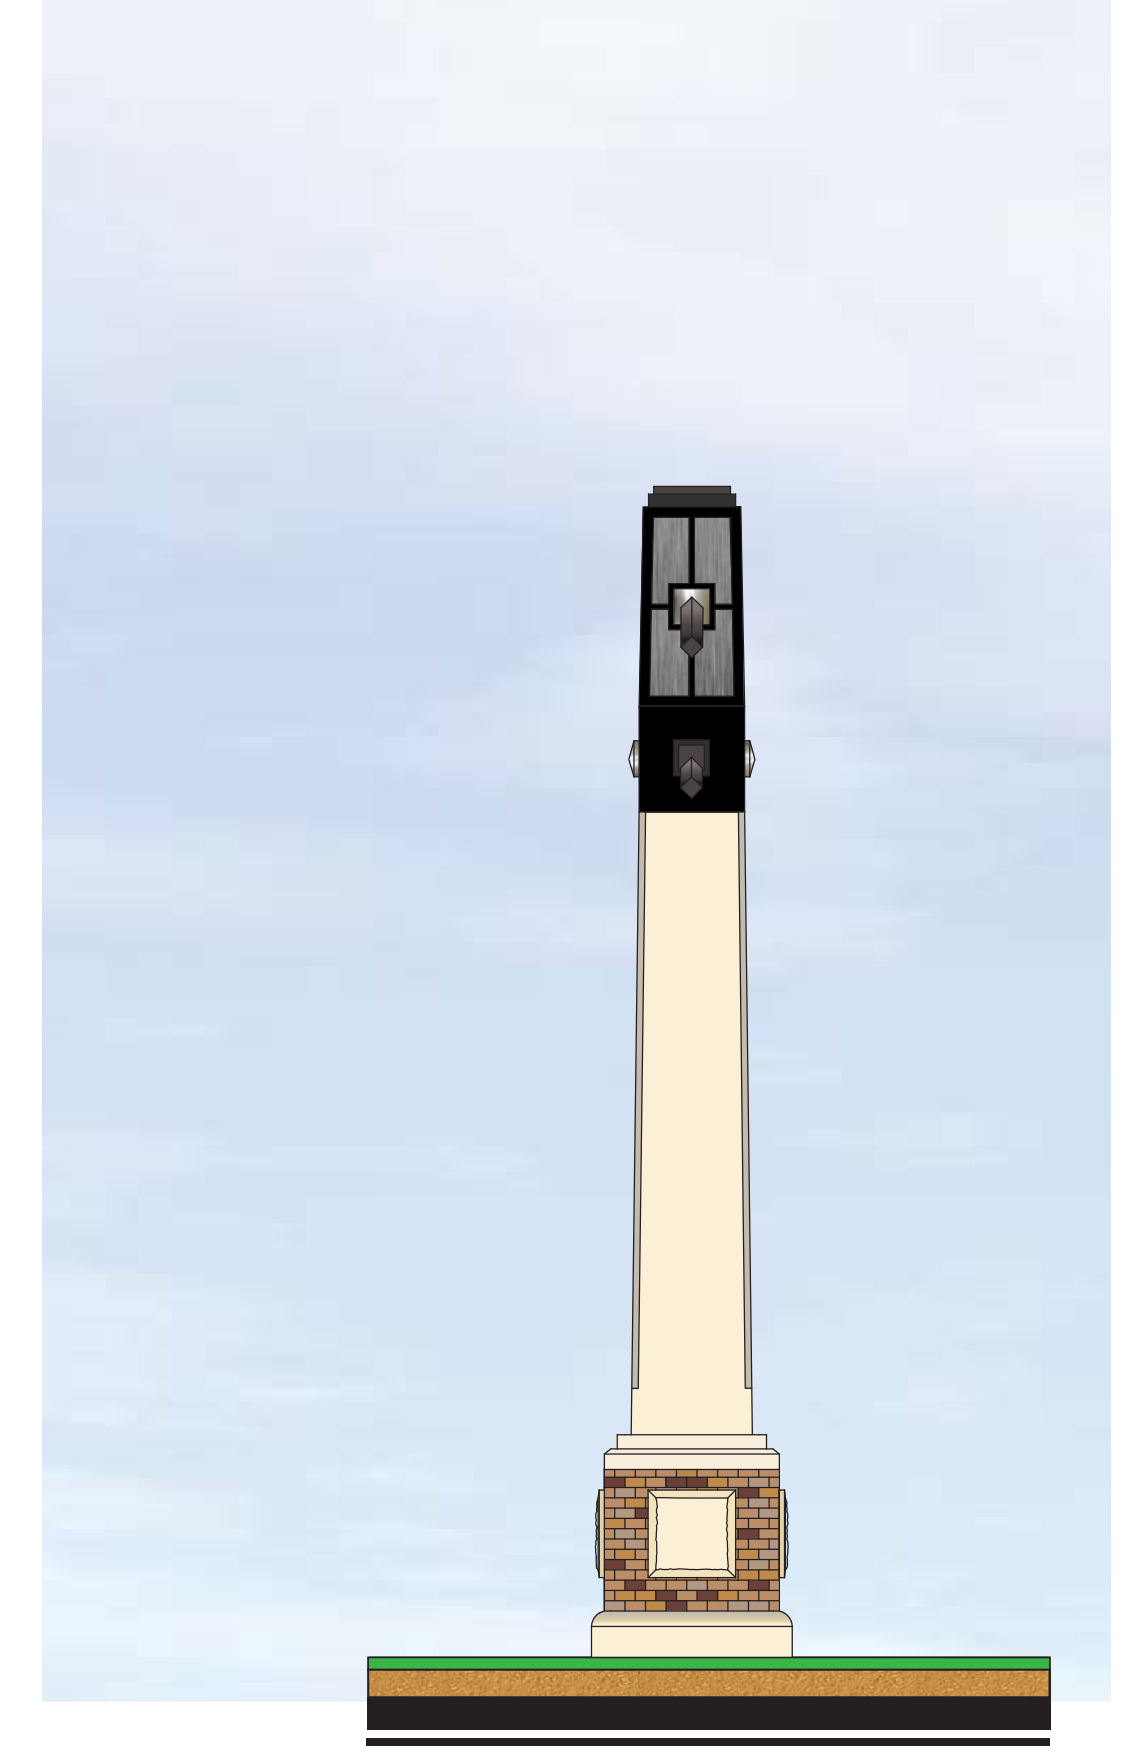

District Gateway

- Laser Cut Letters In Black Panel
- Brushed Steel Background
- Brushed Steel
- Polished Steel
- Black Powder Coat Steel
- Cast Stone
- Stone Trim
- Split Face Stone
- Brick

Front Elevation

Side Elevation

Community Window/ District Marker

- Polished Steel
- Black Powder Coat Steel
- Double Sided Gateway Graphic (Owner to Provide Graphic Content)
- Cast Stone
- Stone Trim
- Split Face Stone
- Brick

Front Elevation

Side Elevation

Gateway Perspective